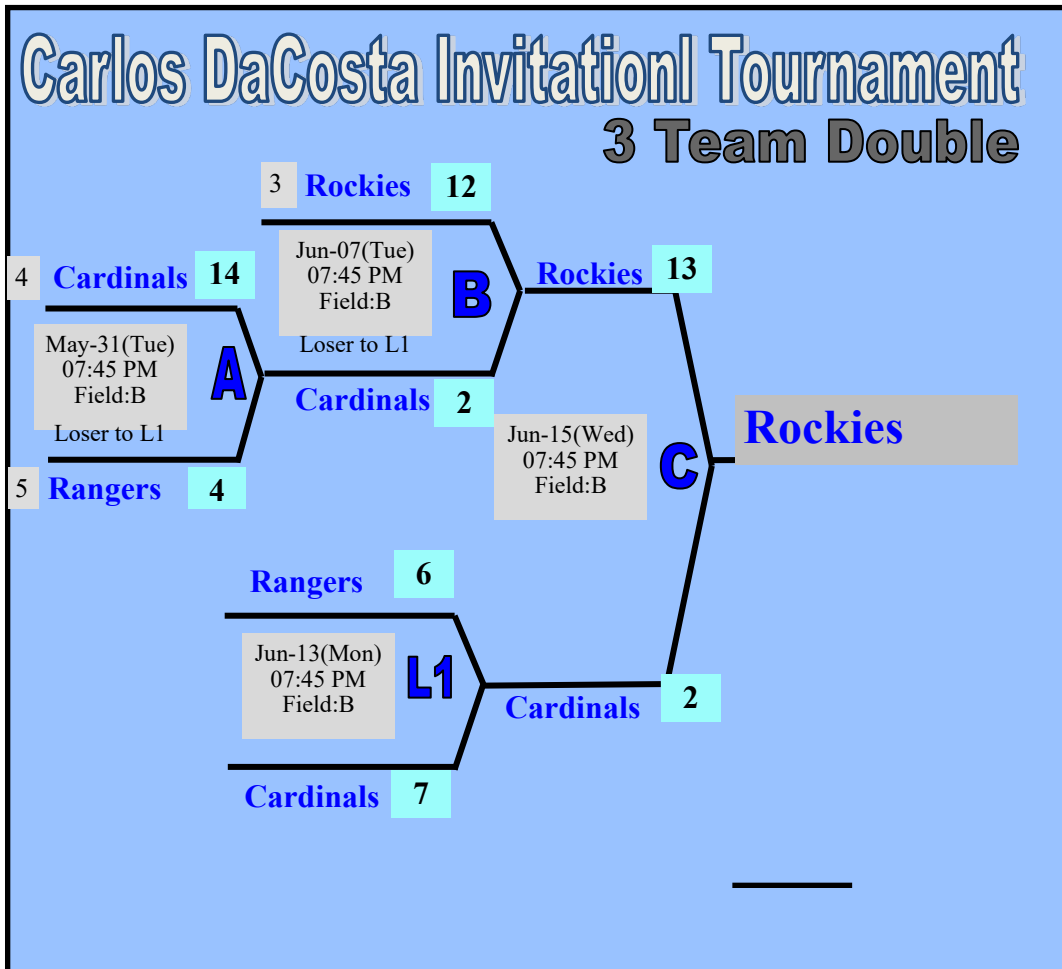

# Majors Baseball

Modified: June 16, 2022

## Single Elimination Playoff Championship Game

**Brewers 3** vs **Mets 6**

Jun-06 (Mon)  
07:45 PM  
Field: B

**X**

**Mets**

**One and Done!**

Team	W	L	T	RS	RA	Pct/Pts
Mets	11	1	0	162	40	0.917
Brewers	9	2	0	111	28	0.818
Rockies	6	5	0	69	79	0.545
Cardinals	2	10	0	41	131	0.167
Rangers	1	11	0	35	140	0.083