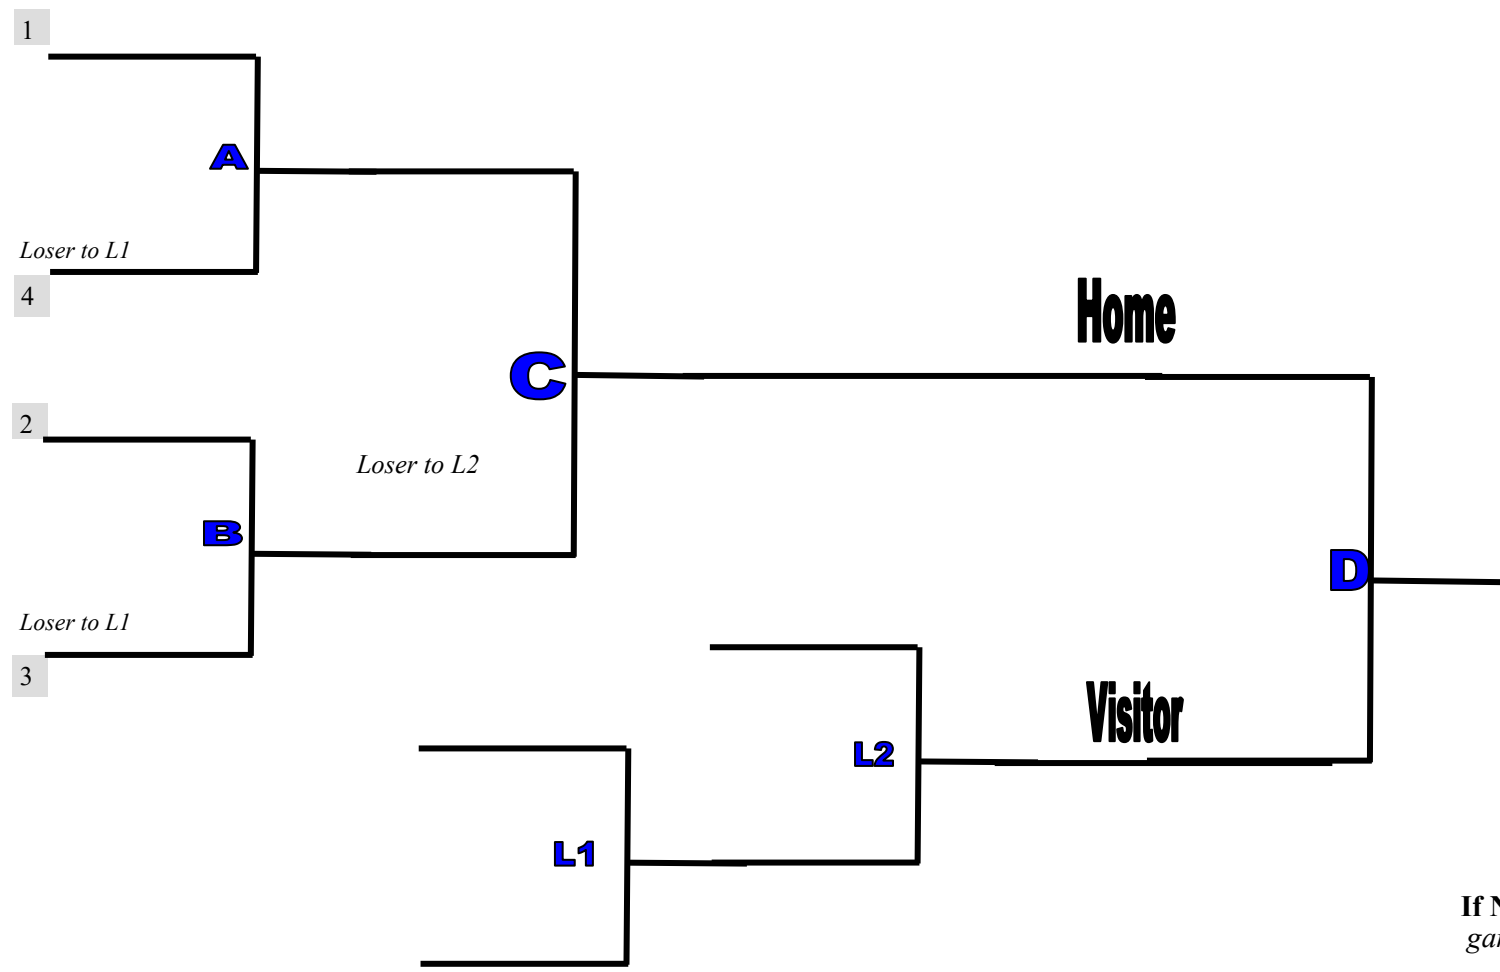

4 Team Double

Mm/dd/yyyy

The Lower seed **number** (1 is the first place team, 8 is the last place team) is home for all games except game G. For game G the winner of game F is always the home team.

If Necessary - If the winner of F loses game G. Home and Away is switched from game G